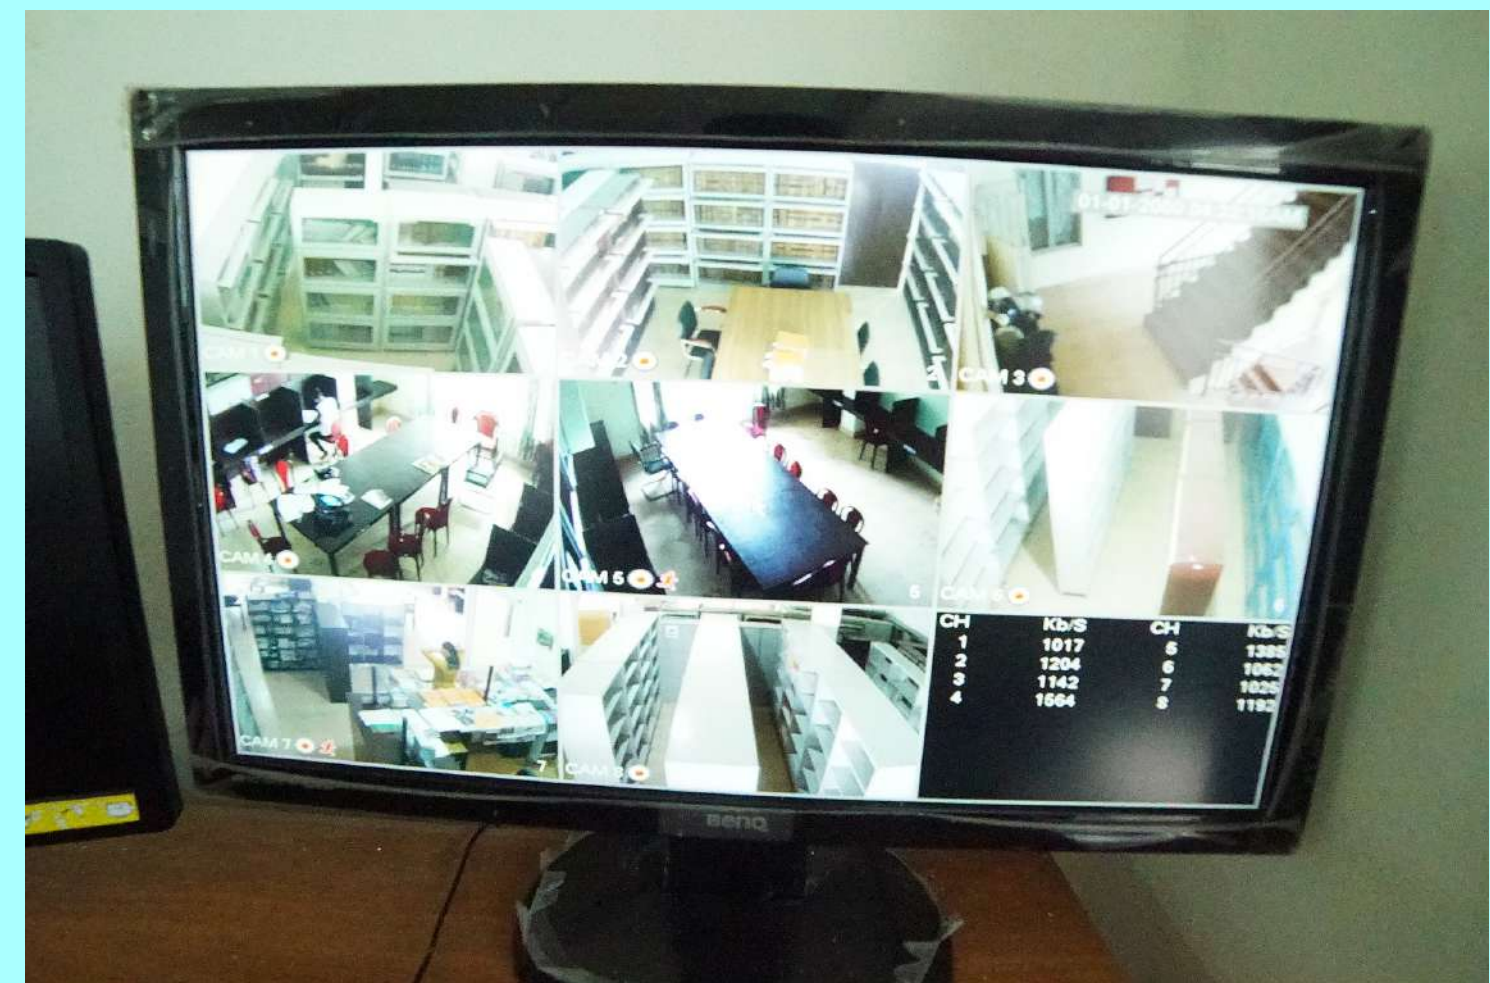

Computer Laboratory (NIELIT Study Center)

Language Laboratory

Library E-Resource Center

Seminar Hall & Class Rooms with Short Throw Projectors

Wifi & CCTV

Printers & Copiers

Wifi

Desktop & Laptop for faculties and staffs