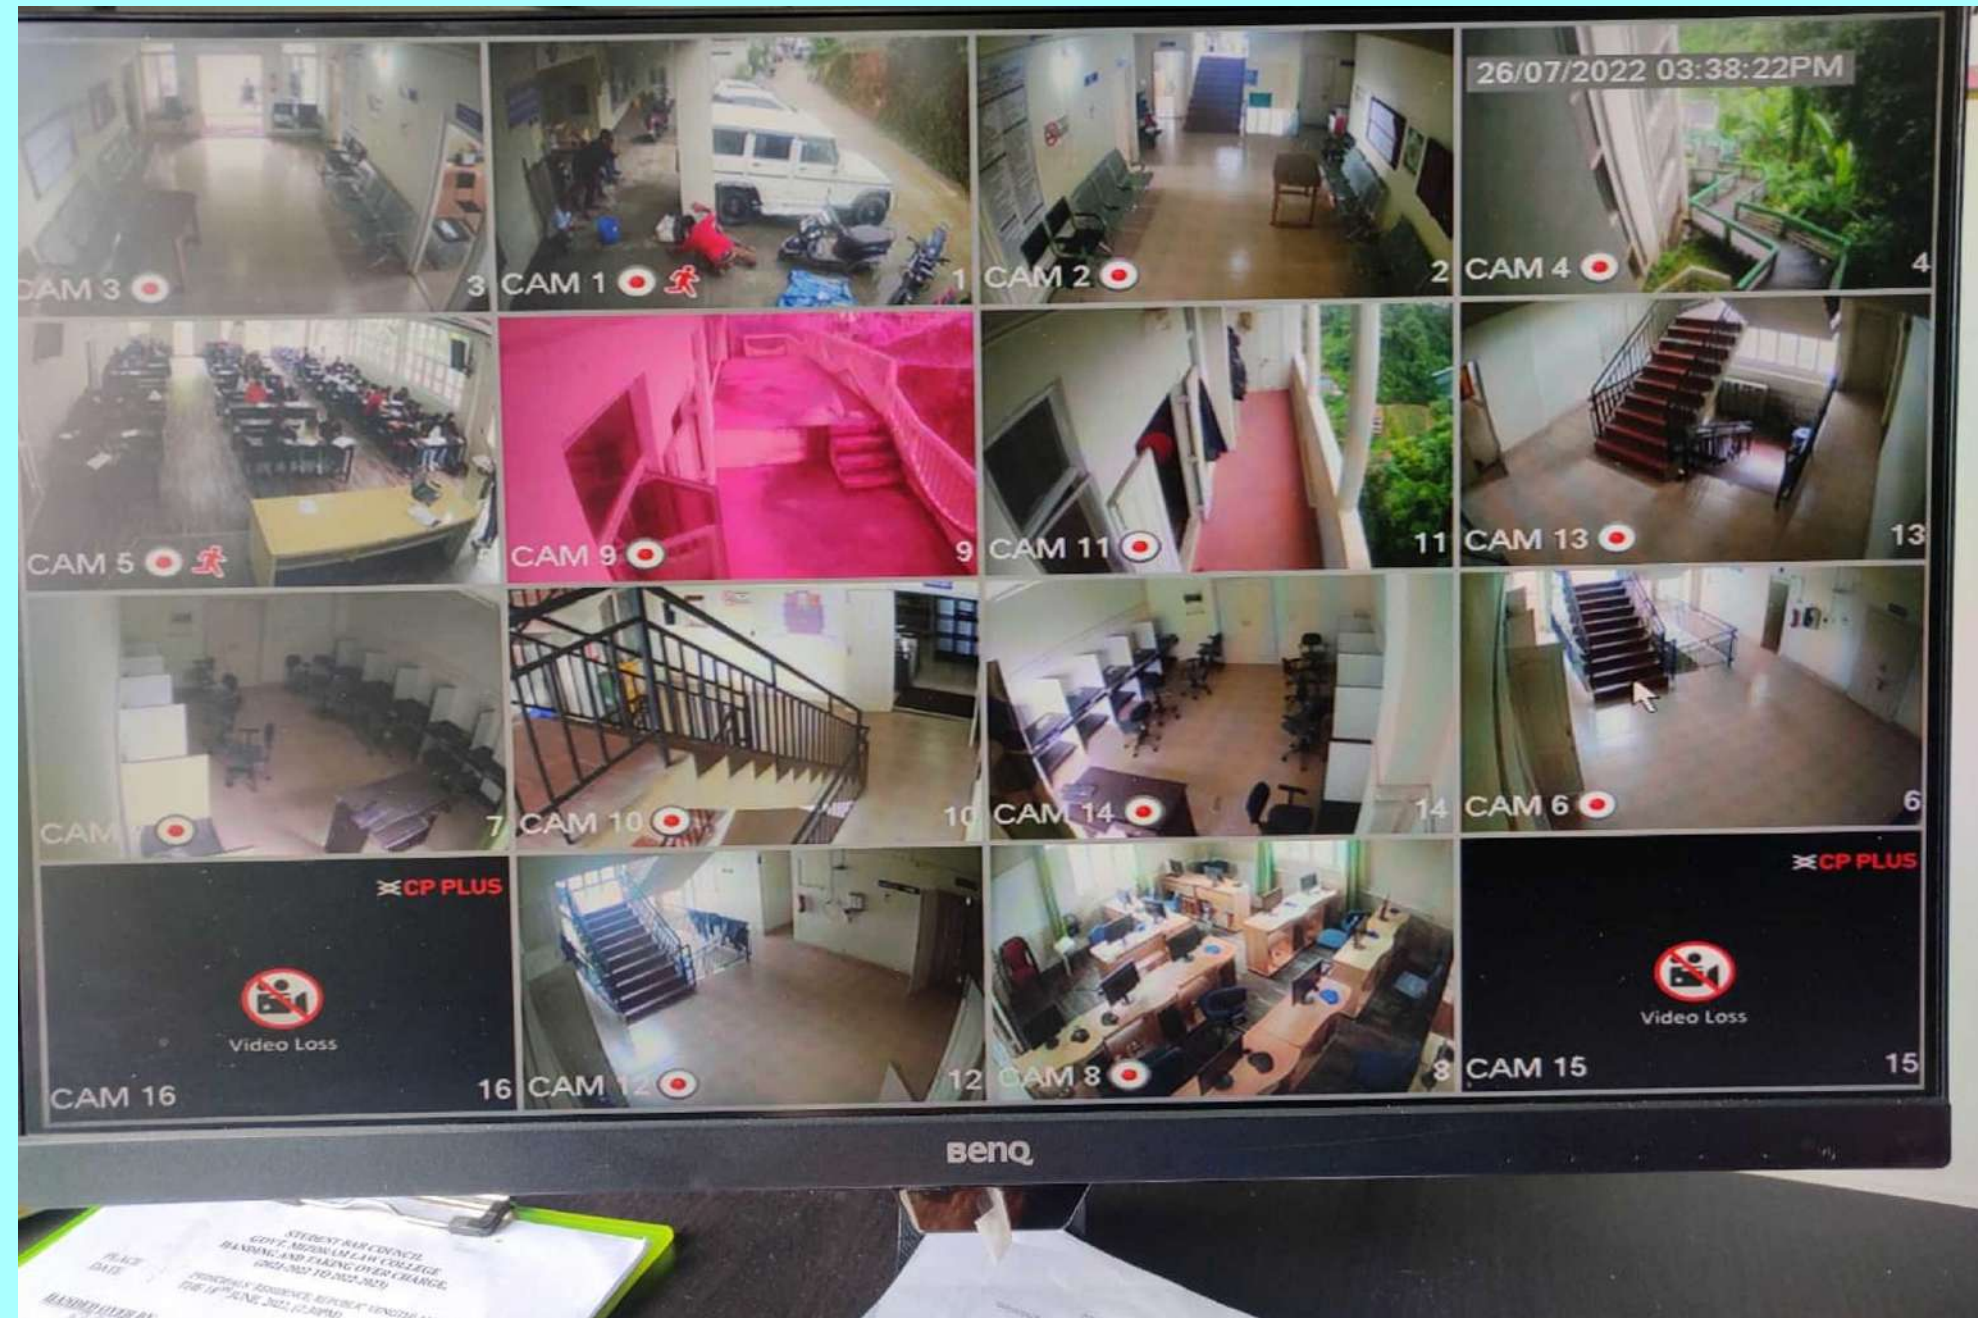

Computer Laboratory (NIELIT Study Center)

Language Laboratory

Library E-Resource Center

Seminar Hall & Class Rooms with Short Throw Projectors

Wifi & CCTV

Printers & Copiers

Wifi

Desktop & Laptop for faculties and staffs

SMART CLASSROOM

 GPS Map Camera

Aizawl, Mizoram, India
A-134/A, Luangmual CC peng, Aizawl, Mizoram 796009, India
Lat 23.73926°
Long 92.69567°