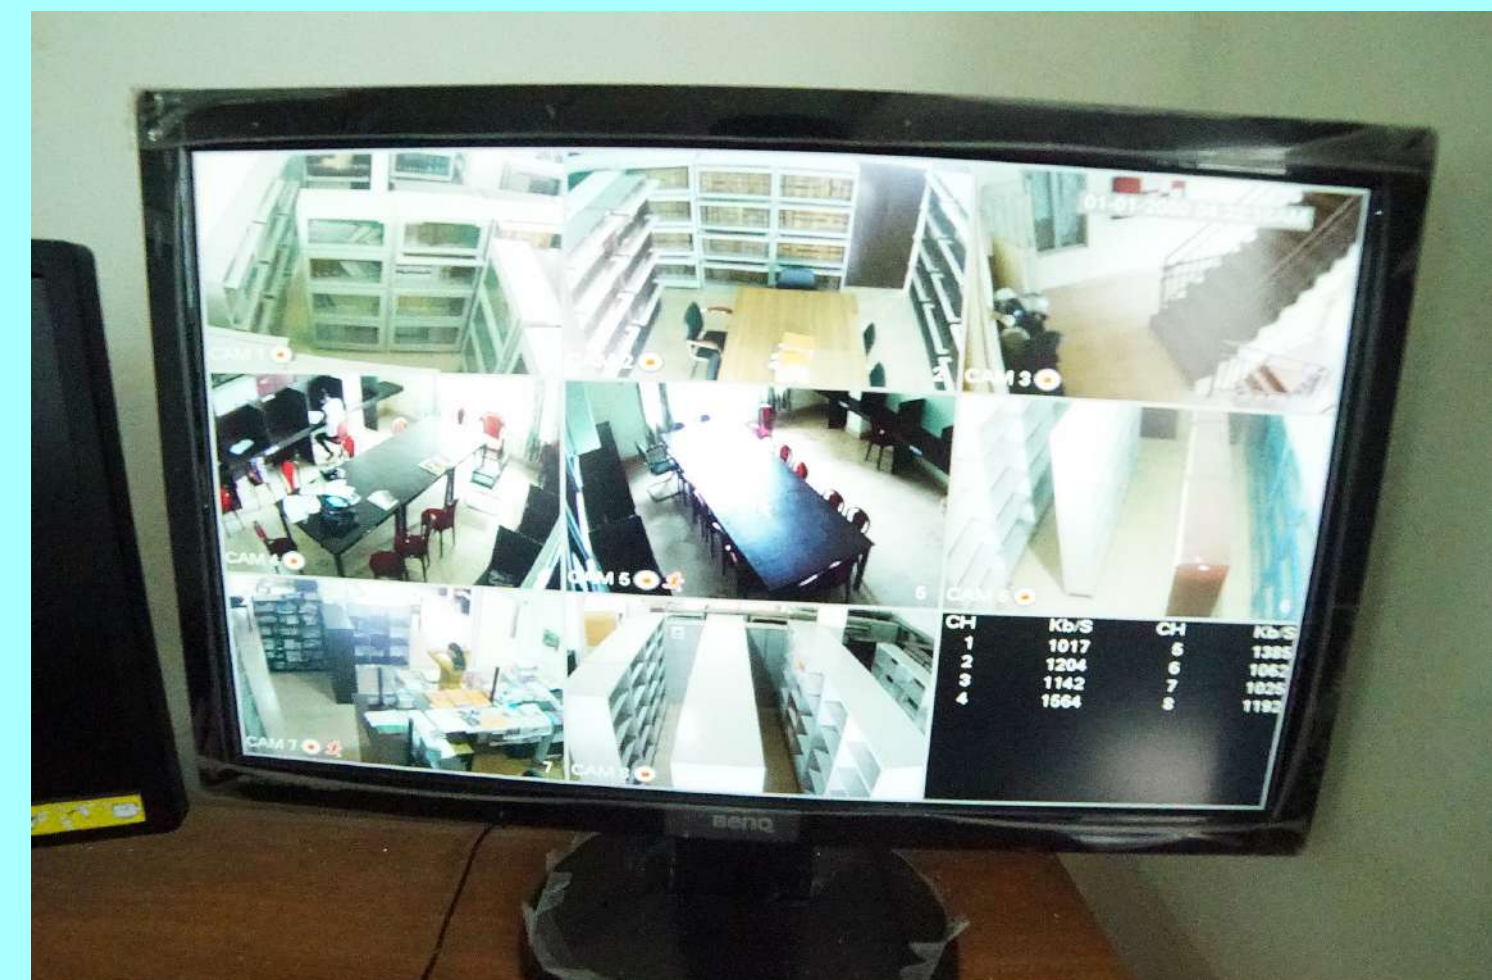

Computer Laboratory (NIELIT Study Center)

Language Laboratory

Library E-Resource Center

Seminar Hall & Class Rooms with Short Throw Projectors

Wifi & CCTV

Printers & Copiers

Wifi

Desktop & Laptop for faculties and staffs