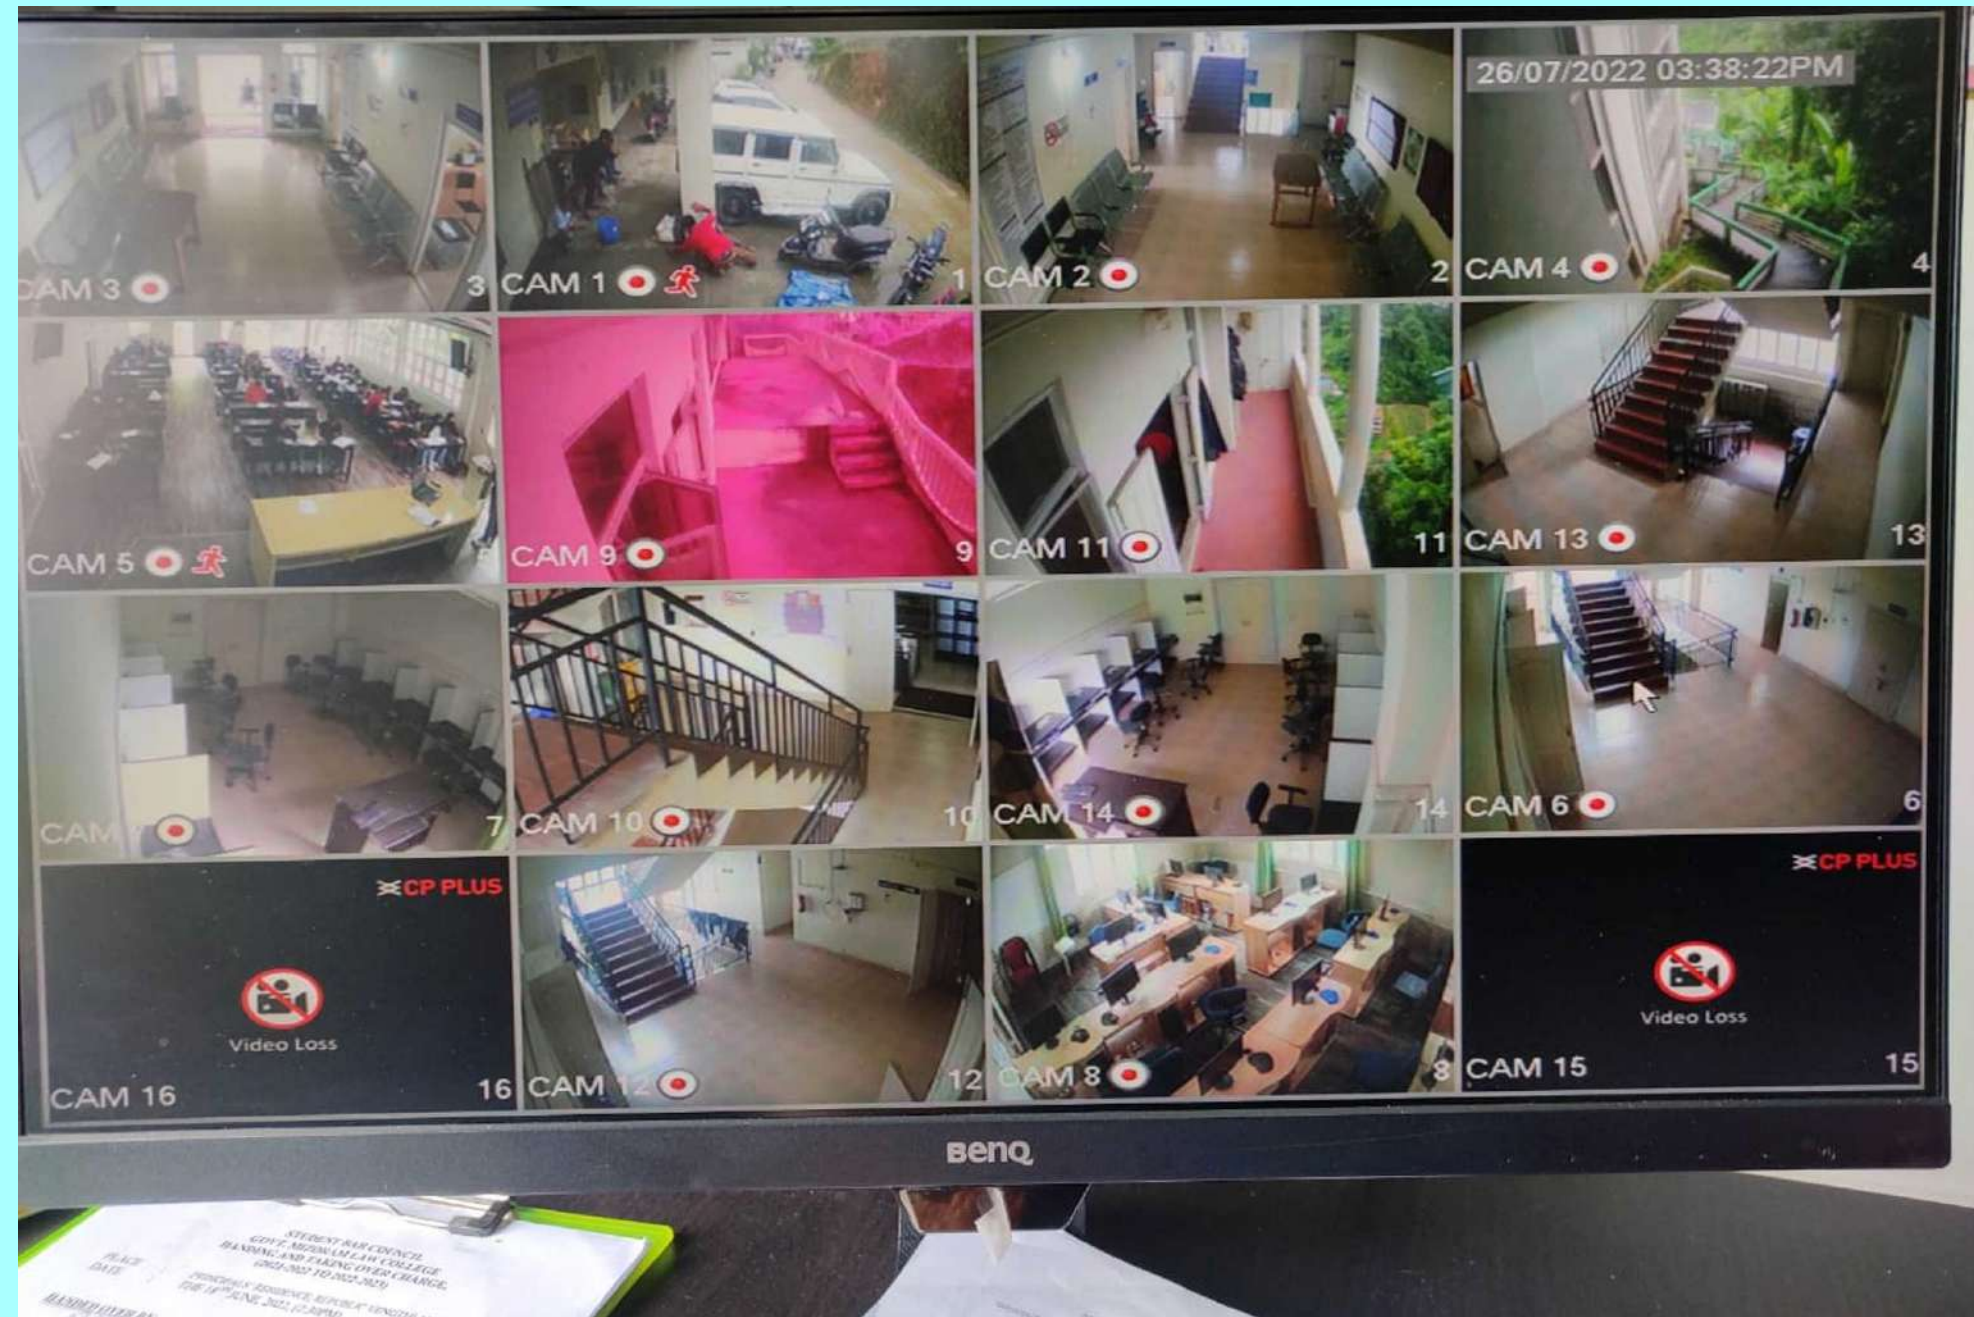

Computer Laboratory (NIELIT Study Center)

Language Laboratory

Library E-Resource Center

Seminar Hall & Class Rooms with Short Throw Projectors

Wifi & CCTV

Printers & Copiers

Wifi

Desktop & Laptop for faculties and staffs